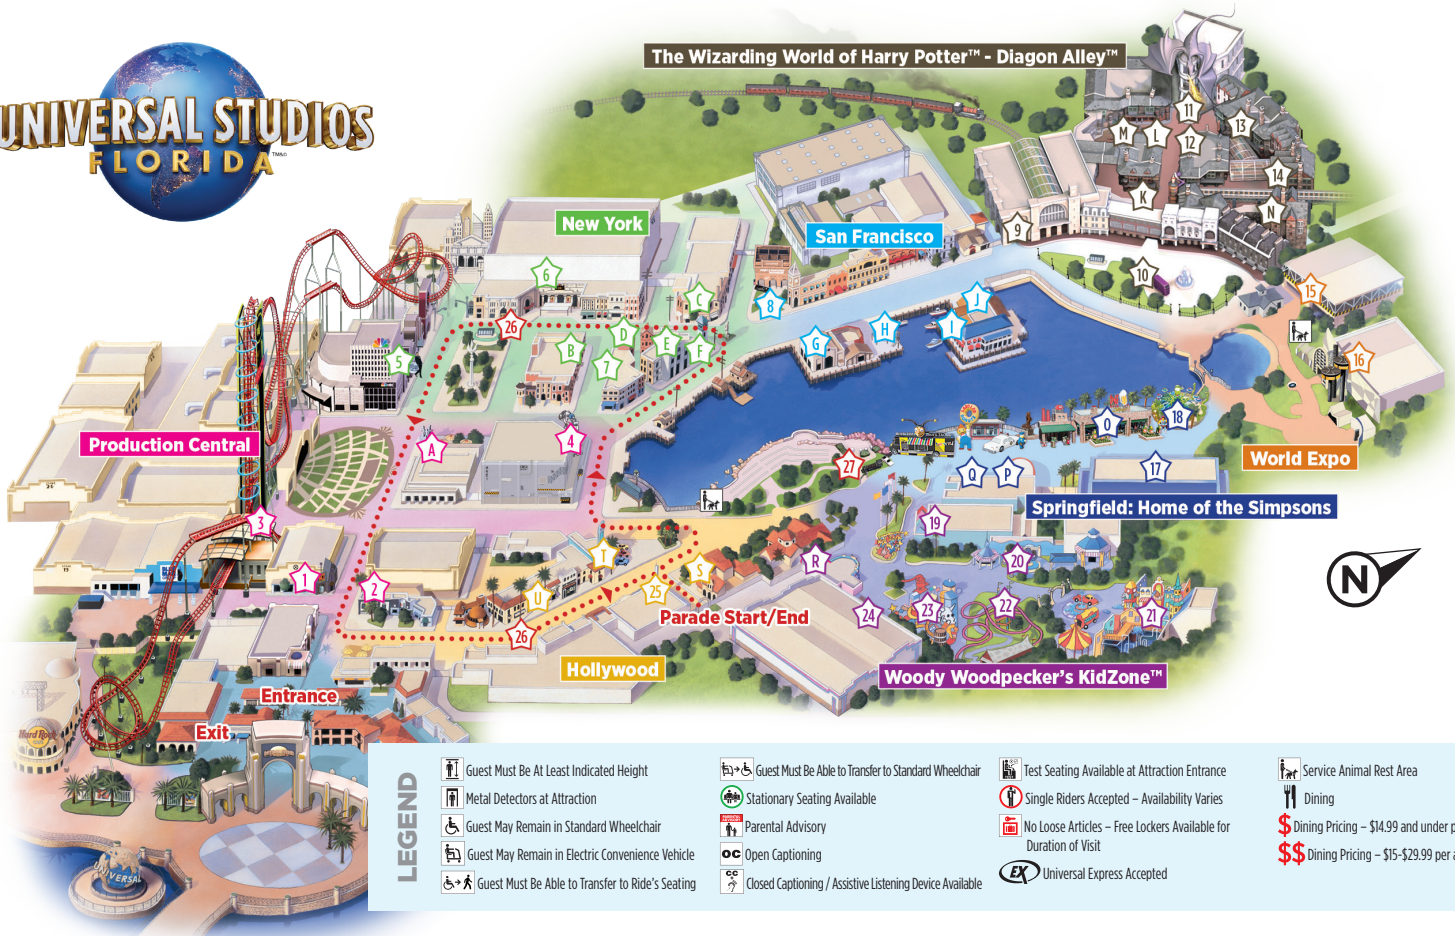

The Wizarding World of Harry Potter™ - Diagon Alley™

LEGEND

- Guest Must Be At Least Indicated Height
- Metal Detectors at Attraction
- Guest May Remain in Standard Wheelchair
- Guest May Remain in Electric Convenience Vehicle
- Guest Must Be Able to Transfer to Ride's Seating
- Guest Must Be Able to Transfer to Standard Wheelchair
- Stationary Seating Available
- Parental Advisory
- Open Captioning
- Closed Captioning / Assistive Listening Device Available
- Test Seating Available at Attraction Entrance
- Single Riders Accepted - Availability Varies
- No Loose Articles - Free Lockers Available for Duration of Visit
- Universal Express Accepted
- Service Animal Rest Area
- Dining
- Dining Pricing - $14.99 and under per adult
- Dining Pricing - $15-$29.99 per adult

UNIVERSAL STUDIOS FLORIDA™ PARK MAP

Production Central

- 1 Despicable Me Minion Mayhem™
- 2 Shrek 4-D
- 3 Hollywood Rip Ride Rockit™
- 4 TRANSFORMERS™: The Ride-3D
- A Universal Studios' Classic Monsters Cafe™ $

New York

- 5 Race Through New York Starring Jimmy Fallon™
- 6 Revenge of the Mummy™
- 7 The Blues Brothers® Show
- B Finnegan's Bar & Grill $$
- C Louie's Italian Restaurant $
- D Auntie Anne's Pretzels $
- E Ben & Jerry's Ice Cream $
- F Starbucks® $

San Francisco

- 8 Fast & Furious - Supercharged™ NOW OPEN
- G Richter's Burger Co.™ $
- H Chez Alcatraz™ $
- I Lombard's Seafood Grille™ $$
- J San Francisco Pastry Company™ $

The Wizarding World of Harry Potter™ - Diagon Alley™

- 9 Hogwarts™ Express* - King's Cross Station *Park-to-Park admission ticket or Annual Pass required. Additional restrictions apply.
- 10 Knight Bus™
- 11 Harry Potter and the Escape from Gringotts™
- 12 Ollivanders™
- 13 Gringotts™ Money Exchange
- 14 The Tales of Beedle the Bard™ / Celestina Warbeck and the Banshees
- K Leaky Cauldron™ $
- L Floean Fortescue's Ice-Cream Parlour $
- M Fountain of Fair Fortune $
- N The Hopping Pot $

World Expo

- 15 FEAR FACTOR LIVE
- 16 MEN IN BLACK™ Alien Attack™

Springfield: Home of the Simpsons

- 17 The Simpsons Ride™
- 18 Kang & Kodos' Twirl 'n' Hurl
- O Duff Brewery $
- P Fast Food Boulevard™ $
- Q Moe's Tavern $

Woody Woodpecker's KidZone™

- 19 Animal Actors on Location!™
- 20 A Day in the Park with Barney™
- 21 Curious George Goes To Town™
- 22 Woody Woodpecker's Nuthouse Coaster™
- 23 Fievel's Playland™
- 24 E.T. Adventure™
- R KidZone Pizza Company $

Hollywood

- 25 Universal Orlando's Horror Make-up Show™
- S Cafe La Bamba™ $$
- T Mel's Drive-In™ $
- U Schwab's Pharmacy $

Park-Wide Performances

- 26 Universal's Superstar Parade™
- 27 Universal Orlando's Cinematic Celebration™

For Guest Services or Dining Reservations dial 407-224-4233.
For theme park tickets or more information visit www.universalorlando.com.